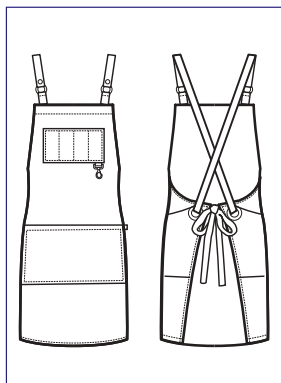

NEW

**088901S
BRISTOL
SHORT**

100% polyester
220 gr/m²
NERO + NERO