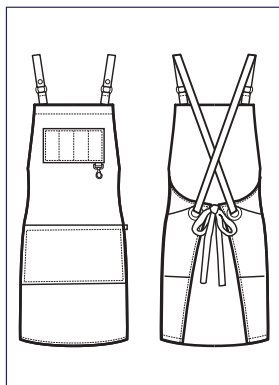

NEW

**088977S
BRISTOL
SHORT**

100% cotton
220 gr/m²
JEANS + CUIOIO