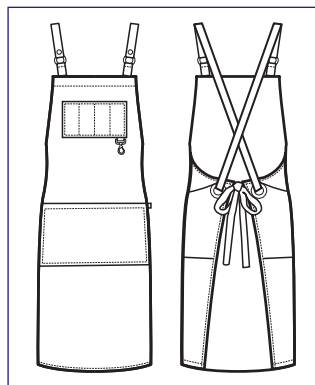

↔ cm 70
↕ cm 23

088985
BRISTOL
SHORT
100% polyester
220 gr/m²
MORO + CUOIO

NEW

088985
BRISTOL
100% polyester
220 gr/m²
MORO + CUOIO

NEW

**088911S
BRISTOL
SHORT**

100% polyester
220 gr/m²

NERO + CUOIO