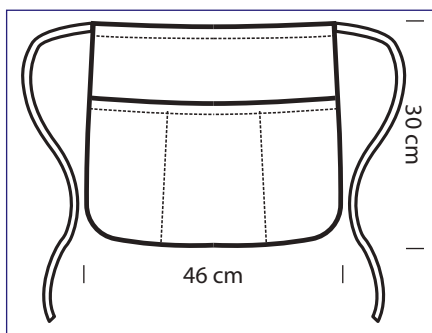

100% polyester
220 gr/m²
TURCHESE