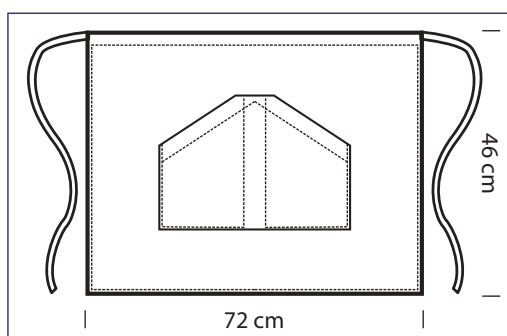

ORLEANS COLOURS

cm 72 x 46 - ONE SIZE