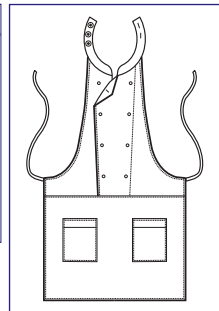

ASSUAN UNISEX COLOURS
ONE SIZE

037377
ASSUAN
100% cotton
220 gr/m²
JEANS