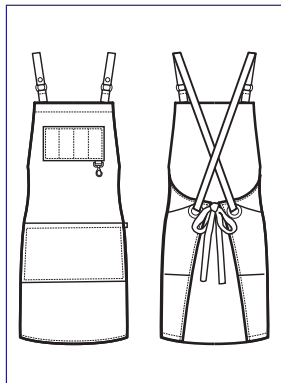

088921
BRISTOL
100% polyester
220 gr/m²
SMOKE + NERO

Tessuto / Fabric
NATURAL

NEW

**088916S
BRISTOL
SHORT**

100% polyester
220 gr/m²
NATURAL + CUOIO

**088916
BRISTOL**
100% polyester
220 gr/m²
NATURAL + CUOIO