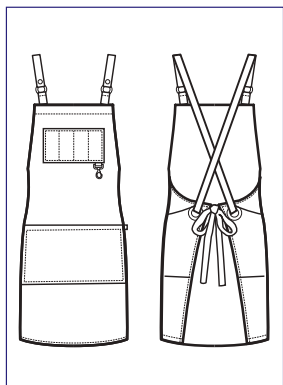

↔ cm 70
↕ cm 23

088985
BRISTOL
SHORT
100% polyester
220 gr/m²
MORO + CUOIO

NEW

088985
BRISTOL
100% polyester
220 gr/m²
MORO + CUOIO

NEW

**088911S
BRISTOL
SHORT**

100% polyester
220 gr/m²

NERO + CUOIO