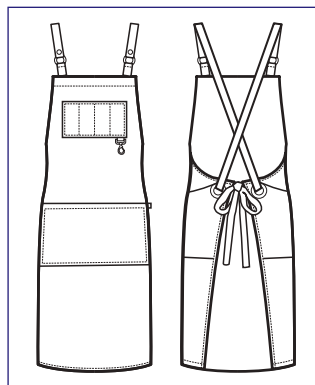

NEW

**088977S
BRISTOL
SHORT**

100% cotton
220 gr/m²
JEANS + CUIOIO