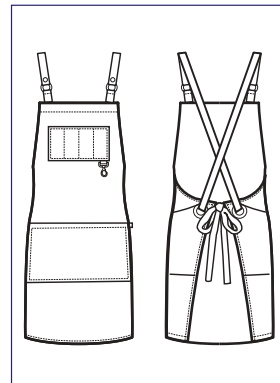

↔ cm 70
↕ cm 23

088985
BRISTOL
SHORT
100% polyester
220 gr/m²
MORO + CUOIO

NEW

088985
BRISTOL
100% polyester
220 gr/m²
MORO + CUOIO

NEW

**088911S
BRISTOL
SHORT**

100% polyester
220 gr/m²

NERO + CUOIO