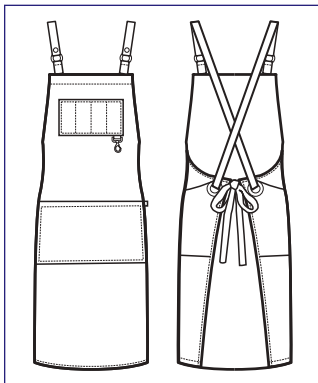

100% polyester
220 gr/m²
NERO + NERO

**088901
BRISTOL**
100% polyester
220 gr/m²
NERO + NERO

088941S
BRISTOL
SHORT
100% cotton
220 gr/m²
BLACK JEANS + CUOIO

NEW

088941
BRISTOL
100% cotton
220 gr/m²
BLACK JEANS +
CUOIO