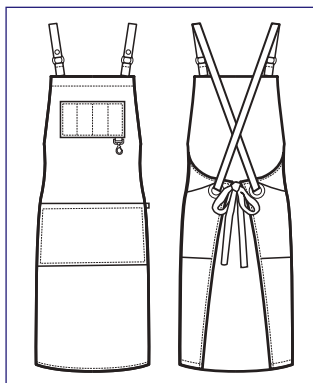

NEW

**088901S
BRISTOL
SHORT**

100% polyester
220 gr/m²
NERO + NERO