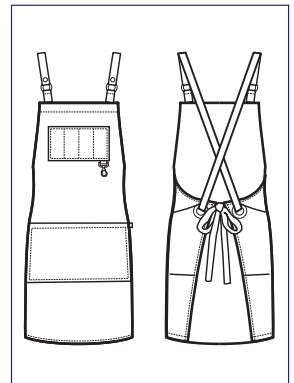

100% polyester
220 gr/m²
NERO + NERO

**088901
BRISTOL**
100% polyester
220 gr/m²
NERO + NERO

088941S
BRISTOL
SHORT
100% cotton
220 gr/m²
BLACK JEANS + CUOIO

NEW

088941
BRISTOL
100% cotton
220 gr/m²
BLACK JEANS +
CUOIO