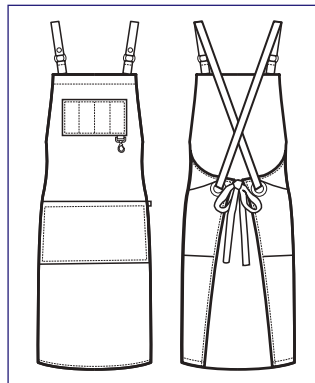

088921
BRISTOL
100% polyester
220 gr/m²
SMOKE + NERO

Tessuto / Fabric
NATURAL

NEW

**088916S
BRISTOL
SHORT**

100% polyester
220 gr/m²
NATURAL + CUOIO

**088916
BRISTOL**
100% polyester
220 gr/m²
NATURAL + CUOIO